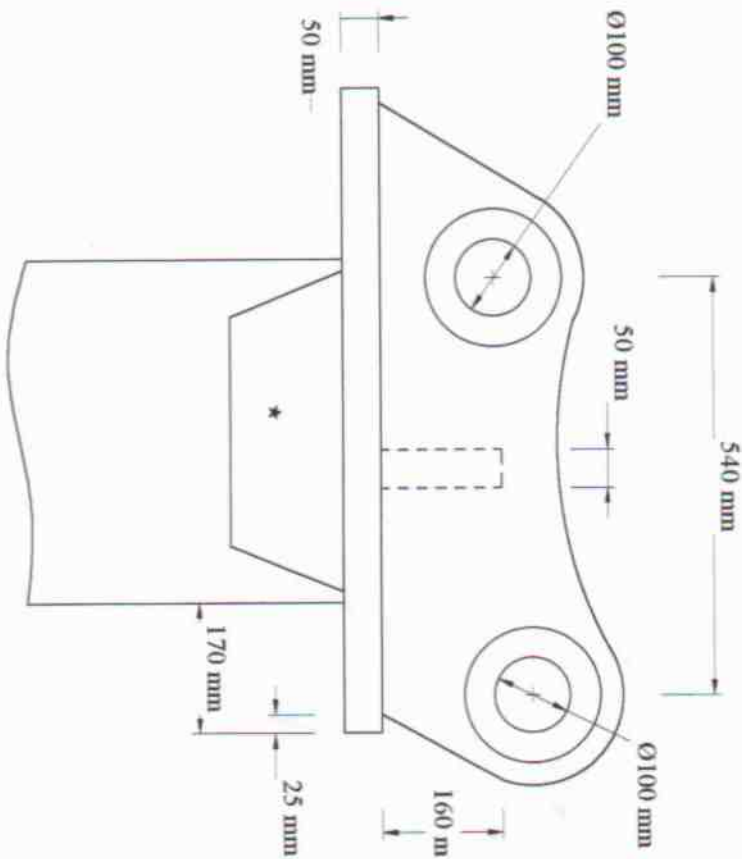

Hyundai 360 - 3 Ripper Tyne

11X

Inside Bosses 30 mm Thick

* Gusset's 230mm x 800mm x 20ff

Biss 80