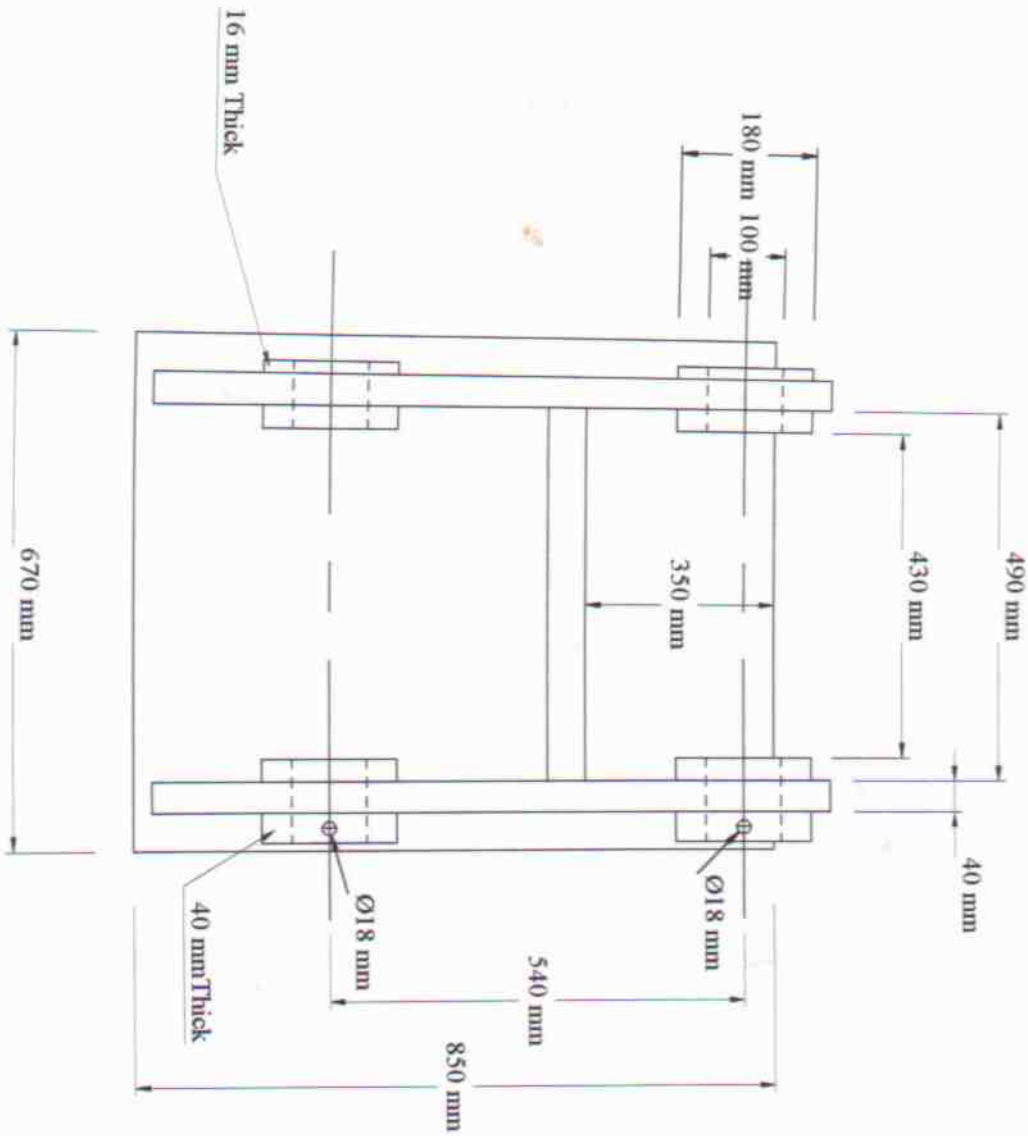

Hyundai 360 - 3 Ripper Tyne

11X

Inside Bosses 30 mm Thick

* Gusset's 230mm x 800mm x 20ff

Biss 80